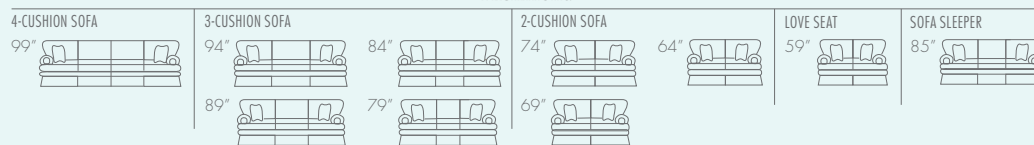

Richmond

WINNER
4 YEARS
IN A ROW
2009 WINNER
"Best Place to Buy Furniture"
2006, 2007, 2008, 2009