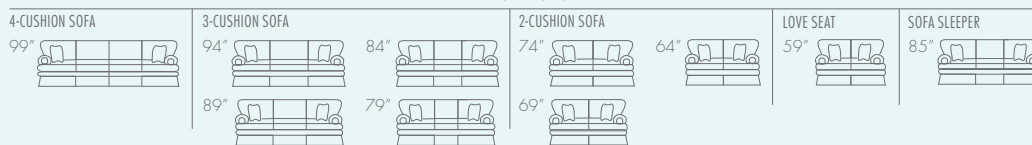

Richmond

WINNER
4 YEARS
IN A ROW
2009 WINNER
"Best Place to Buy Furniture"
2006, 2007, 2008, 2009